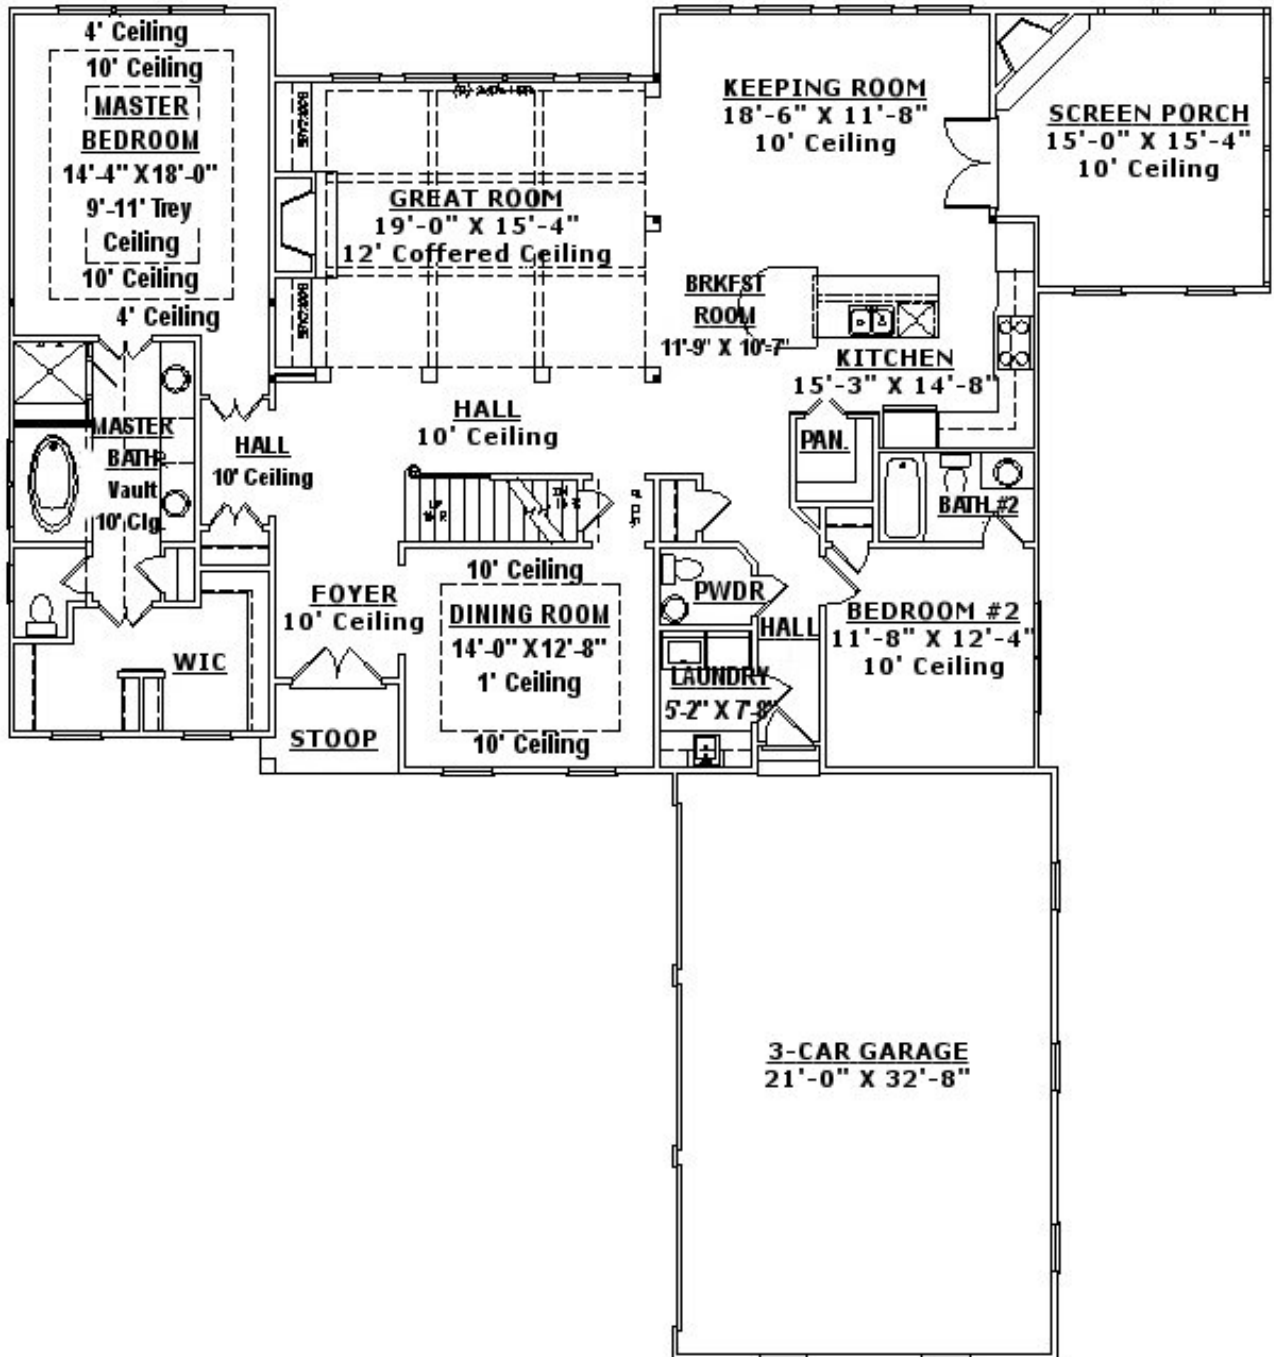

### **Square Footage:**

**Basement:** Unfinished  
**Main:** 2,314  
**Upper:** 662  
**Total:** 2,976

### **Specifications:**

**Bedrooms:** 4  
**Bathrooms:** 4 Full  
1 Half

Master Bedroom (9'-11' Trey Ceiling)  
Great Room (12' Coffered Ceiling)  
Breakfast/Keeping Room  
Dining Room (10'-11' Trey Ceiling)  
Laundry Room  
Kitchen  
Covered Porch  
3 Car Garage  
Pantry

## Muirfield Cottage Main Level