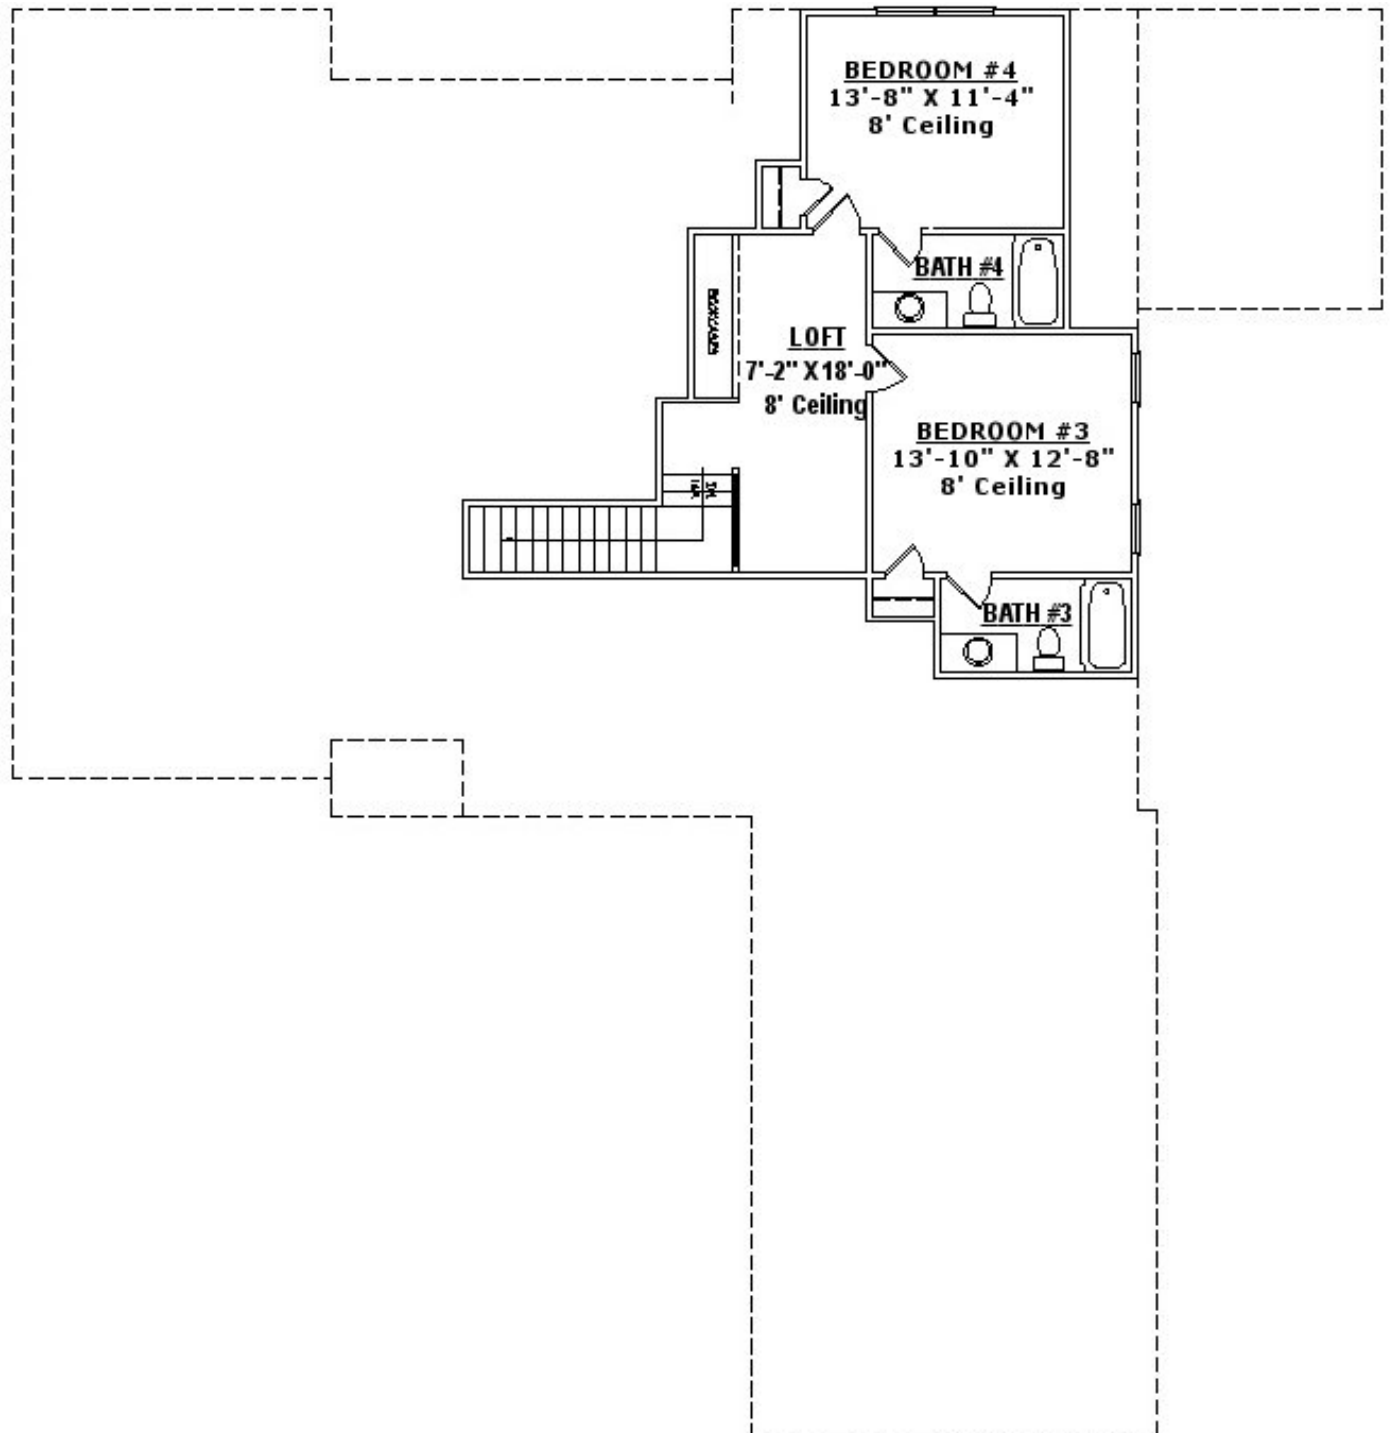

Muirfield Cottage Upper Level