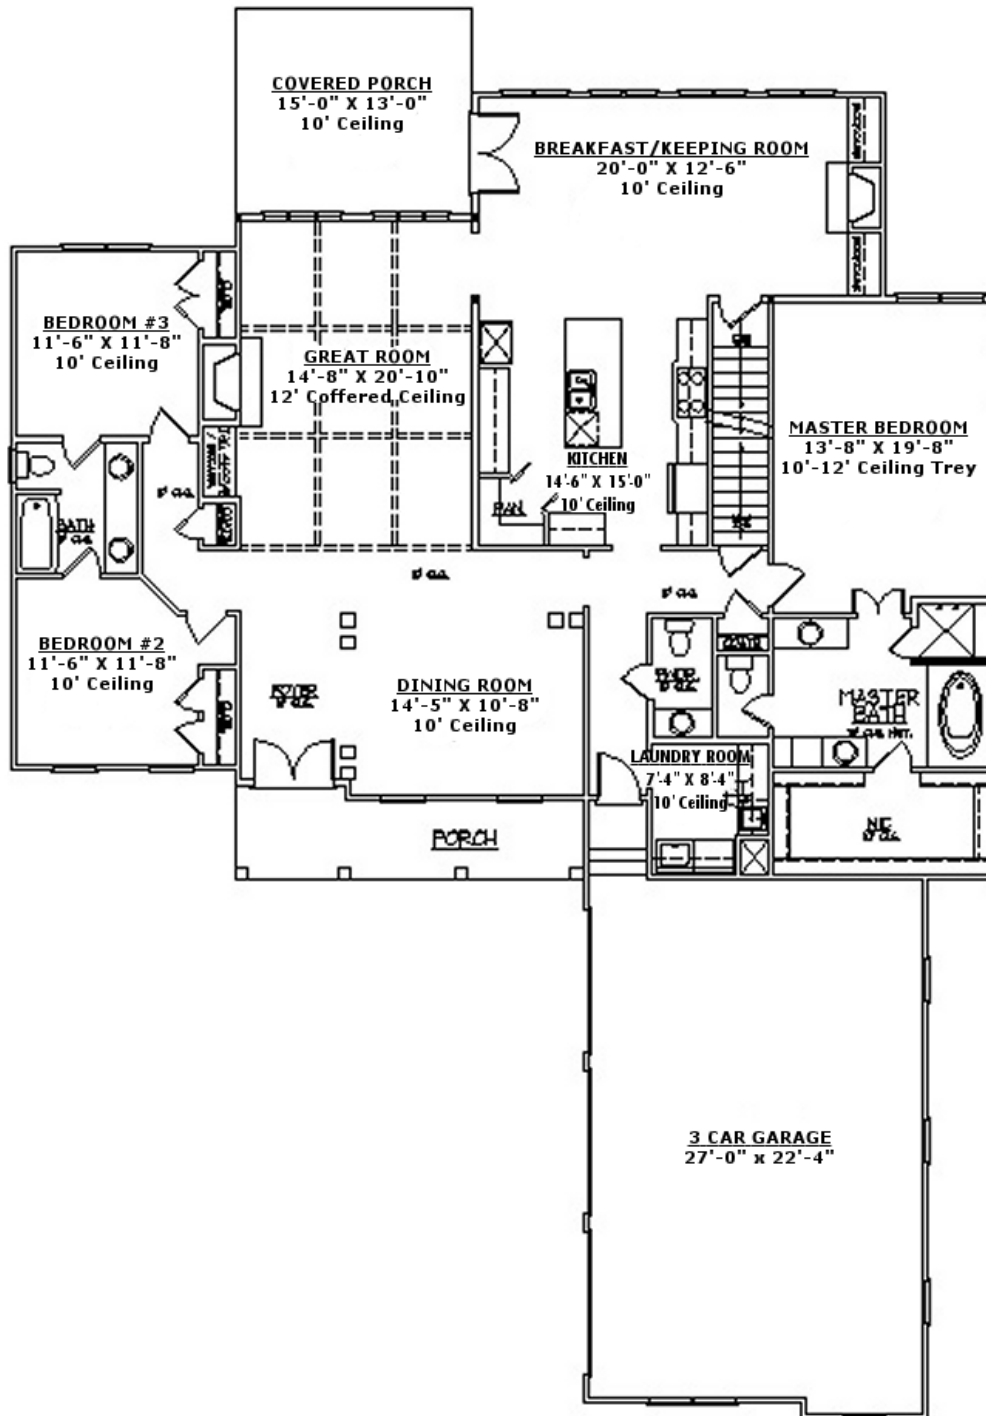

Pinehurst Cottage

Square Footage:

Basement: 1,295
Main: 2,509
Total: 3,804

Garage: 743

**Unfinished
Basement:** 1,215

Specifications:

Bedrooms: 4
Bathrooms: 3 Full
2 Half

Great Room
Breakfast/Keeping Room
Dining Room
Laundry Room
Kitchen
Covered Porch

Pinehurst Cottage Main Level

Pinehurst Cottage Basement Level