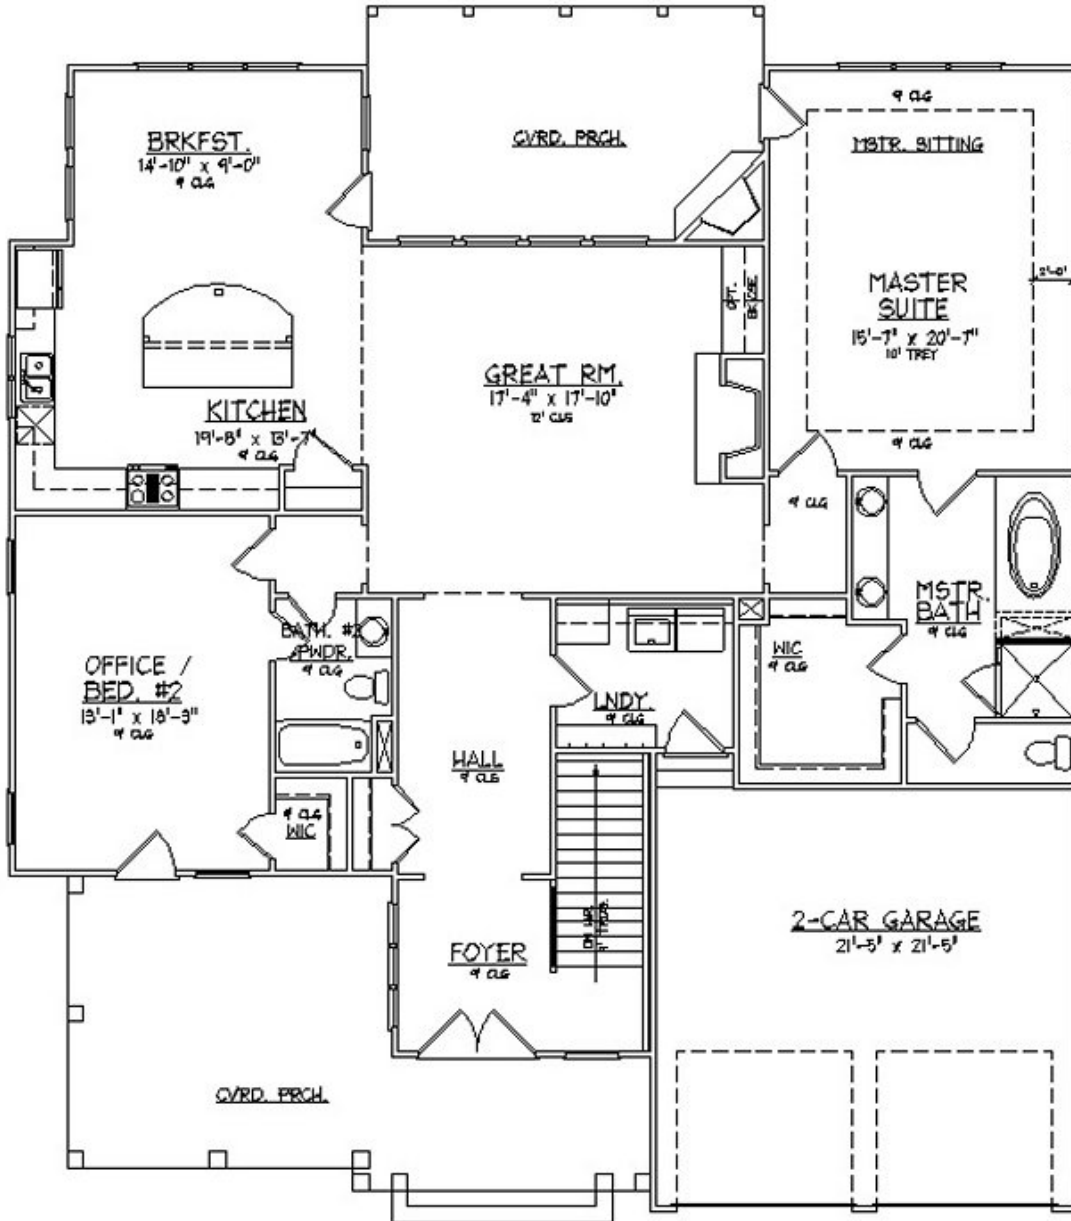

Blueridge

Square Footage:

Upper Level: 1140

Main: 2094

Total: 3234

Garage: 482

Specifications:

Bedrooms: 4

Bathrooms: 4 Full

Foyer

Covered Front Porch

Covered Rear Porch

Blueridge Main Level

Blueridge Terrace Level