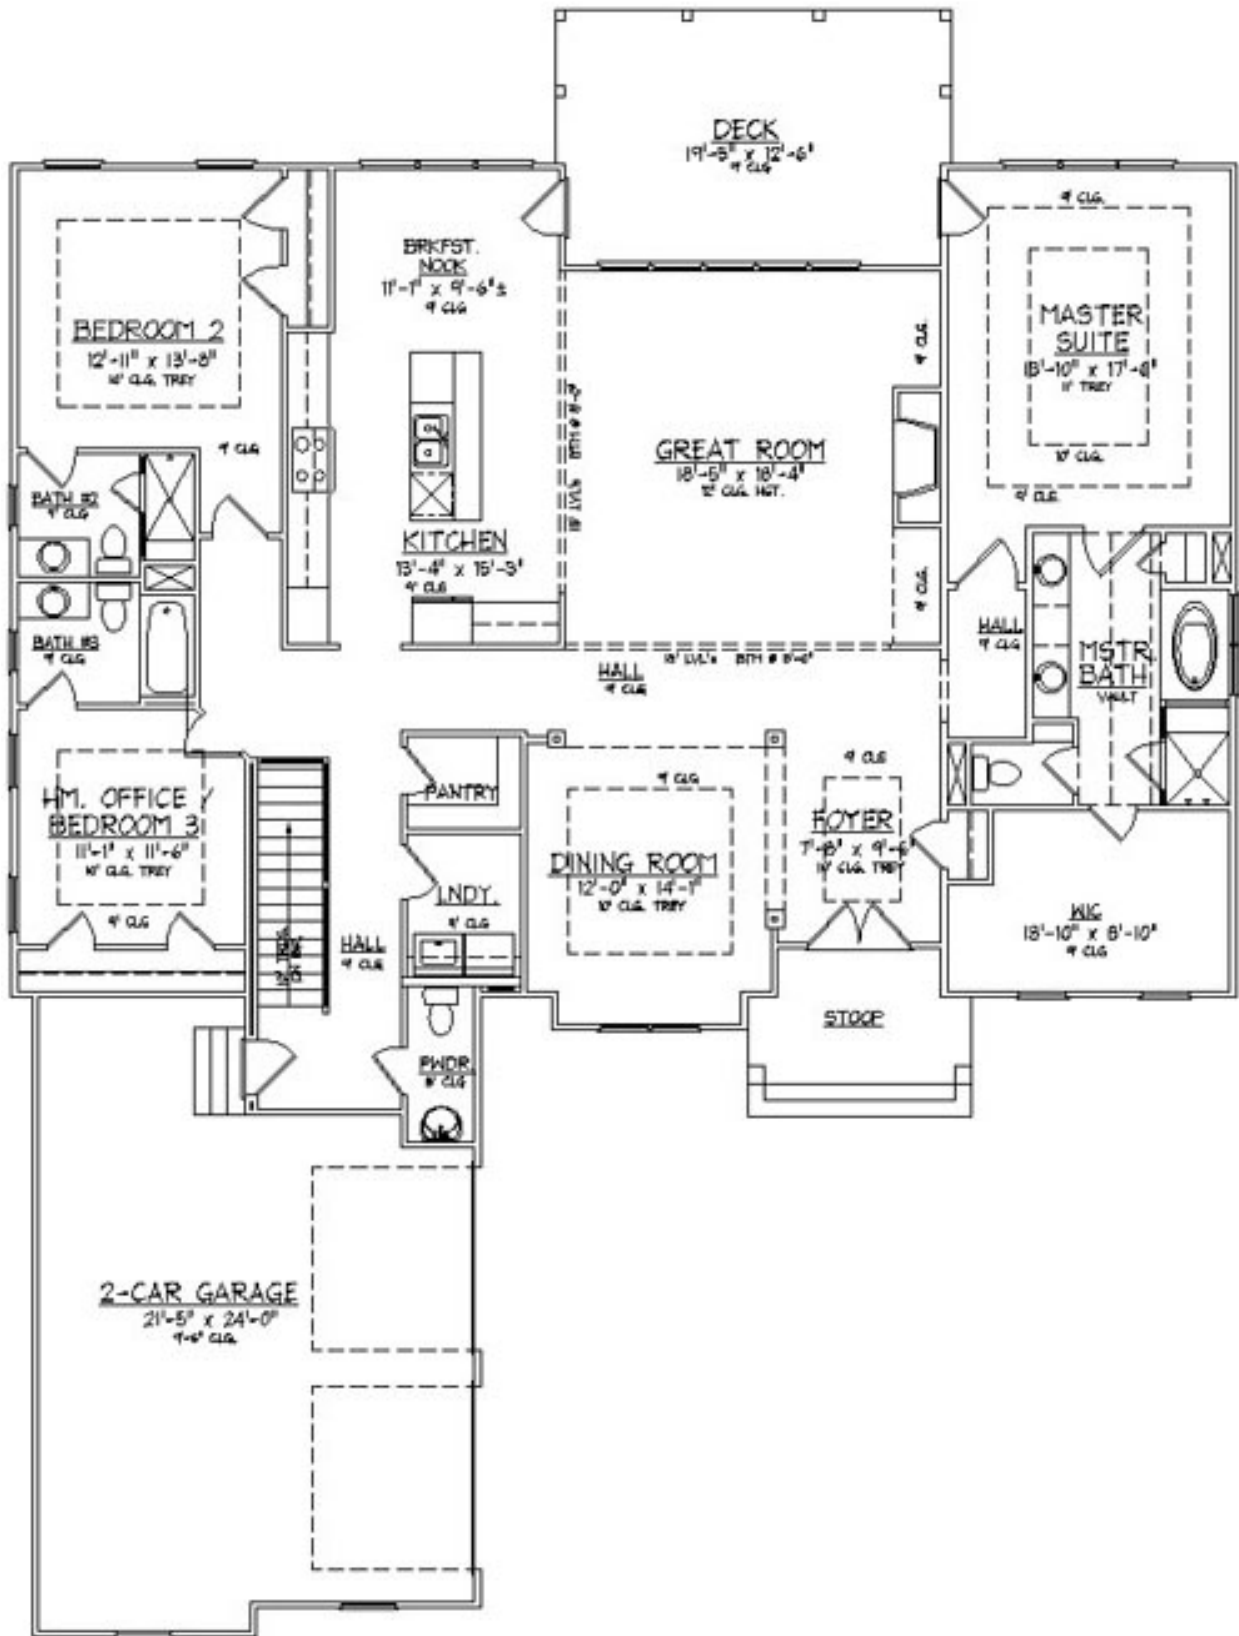

The Turnberry Cottage

Square Footage:

Terrace: 1615
Main: 2462
Total: 4077

Garage: 610

Specifications:

Bedrooms: 4
Bathrooms: 4 Full / 1 half

Ranch Plan
Walk in Pantry
Oversize 2 Car Garage

The Turnberry Cottage

Main Level

The Turnberry Cottage

Terrace Level